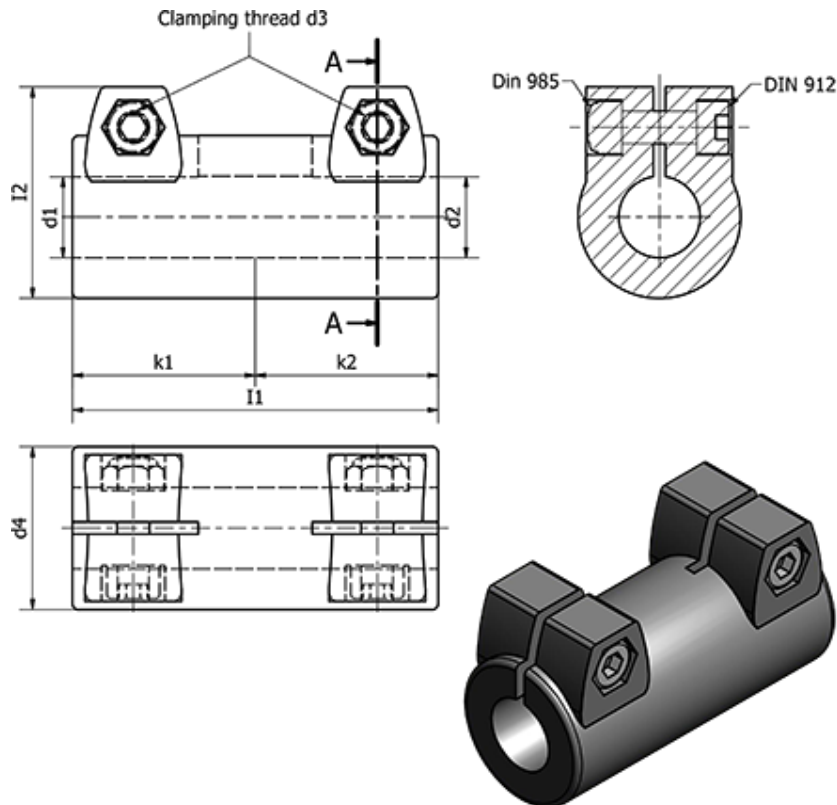

Article number: 20242B42B422BL

Description: E+G Connecting tubes - GN 242-B42-B42-2-BL

Measures

Clamping kit for d3 = GN 911-M10-50

d1 = B42
 d2 = B42
 d3 = M10
 d4 = 65
 I1 = 140
 I2 = 77.5
 k1 = 70

k2 = 70
 Weight (g) = 865